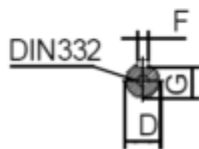

# Data Sheet

Article number: 250300150416

Description: Kleedrive T3C 90L-4 1.5KW 1400 rpm  
3x230/400V 50HZ IP55 B34 Eff=85,3%

## Measures

A = 140	F = 8	P = 140
AA = 178	G = 20	R = 0
AC = Ø176	H = 90	S = -
AD = 231	HD = 141	T = M8
B = 125	K = Ø10	TBH = 114
C = 56	L = 345	TBS = 61.5
D = Ø24	M = 115	TBW = 114
E = 50	N = 95	